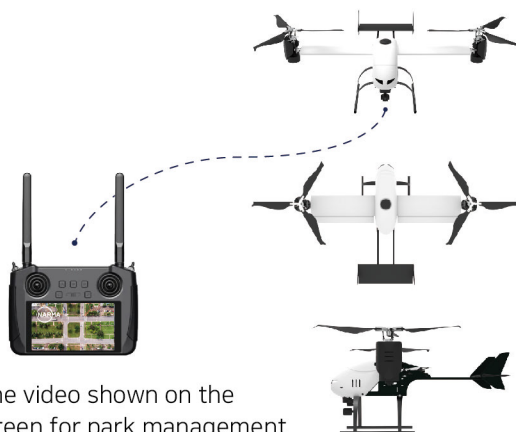

**You** can fly to help people safe and support park rangers.

Experience the convenience of departing a drone from a moving vehicle.

# AF100-PATROL(R)

Automatic take-off and landing on a moving vehicle  
Strongest wind resistance among VTOLs

<b>Drone type</b>	Electric dual tilt-rotor (eVTOL)
<b>Size</b>	W1000 X L860 X H300 mm
<b>Weight</b>	6.1kg (with battery)
<b>Cruising speed</b>	22m/s
<b>Flight distance</b>	30km
<b>Camera model</b>	SIYI A8 mini
<b>Camera Size</b>	W55 X L55 X H70 mm

Real-time video shown on the controller screen for park management